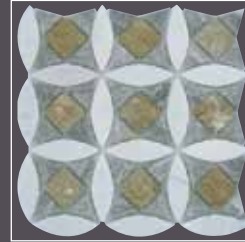

morning glory

terrain

jade

beach

CELESTE

CELESTE
petrus blends

petrus blends celeste

CELESTE
301x301x8 mm [12"x12"]

	1M ²	BOX	PALLET
Packaging	11.04 sheets	5 sheets	108 boxes
M ²	0.0906 m ² /sheet	0.453 m ²	48.924 m ²
Weight	1.16 kg/sheet	5.8 kgs	626.4 kgs
Size		310x310x44mm	1000x1000x120mm

- All products are mesh mounted on 12"x12" sheet and available in Polished finish.
- Stone is a natural product, thereby varying in colour and structure.
- The colors shown are merely suggestive and may vary slightly from the actual product.
- Consult your dealer for additional finish availability.