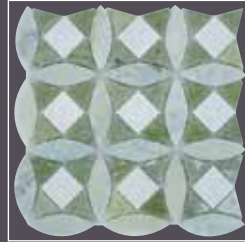

morning glory

terrain

jade

beach

CELESTE

CELESTE
petrus blends

petrus blends celeste

CELESTE
301x301x8 mm [12"x12"]

	1M ²	BOX	PALLET
Packaging	11.04 sheets	5 sheets	108 boxes
M ²	0.0906 m ² /sheet	0.453 m ²	48.924 m ²
Weight	1.16 kg/sheet	5.8 kgs	626.4 kgs
Size		310x310x44mm	1000x1000x120mm

- All products are mesh mounted on 12"x12" sheet and available in Polished finish.
- Stone is a natural product, thereby varying in colour and structure.
- The colors shown are merely suggestive and may vary slightly from the actual product.
- Consult your dealer for additional finish availability.