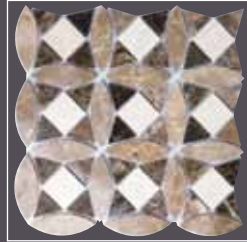

morning glory

terrain

jade

beach

CELESTE

CELESTE
petrus blends

petrus blends celeste

CELESTE
301x301x8 mm [12"x12"]

	1M ²	BOX	PALLET
Packaging	11.04 sheets	5 sheets	108 boxes
M ²	0.0906 m ² /sheet	0.453 m ²	48.924 m ²
Weight	1.16 kg/sheet	5.8 kgs	626.4 kgs
Size		310x310x44mm	1000x1000x120mm

- All products are mesh mounted on 12"x12" sheet and available in Polished finish.
- Stone is a natural product, thereby varying in colour and structure.
- The colors shown are merely suggestive and may vary slightly from the actual product.
- Consult your dealer for additional finish availability.