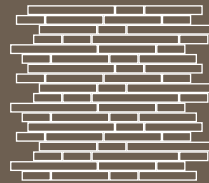

5/8"x5/8" MOSAIC

MINI PLANK

FREEWAY

arctic blue

autumn brown

blue lagoon

iceberg

island breeze

ivy mist

molten rock

nightfall

shimmer sand

white frost

evolution

	Mosaic	Mini Plank	Freeway
arctic blue	•	•	•
autumn brown	•	•	•
blue lagoon	•	•	•
iceberg	•	•	•
ivy mist	•	•	•
island breeze	•	•	•
molten rock	•	•	•
nightfall	•	•	•
shimmer sand	•	•	•
white frost	•	•	•

- All products are Stone and Glass combination, mesh mounted on 12"x12" sheet.
- Glass product varies in colour, texture and structure.
- Stone is a natural product, thereby varying in colour and structure.
- The colors shown are merely suggestive & may vary slightly from the actual product.
- Consult your dealer for additional finish availability.